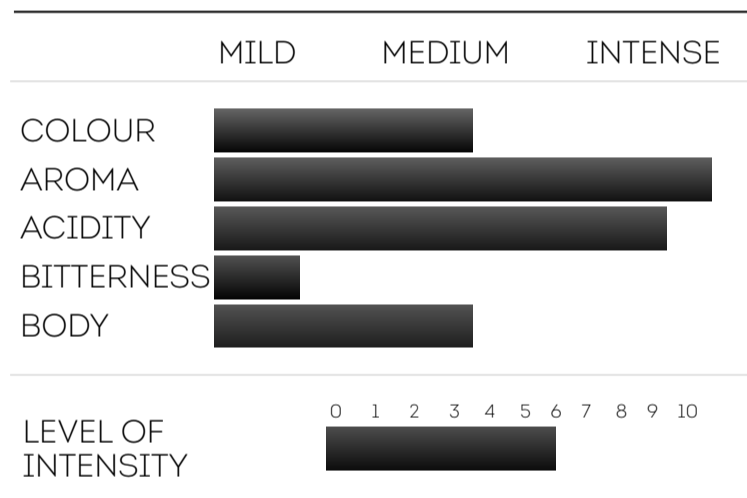

TASTING NOTES

PRODUCT INFORMATION

Product description

La Colección Colombia ground coffee 250 g.

Product code: 21213030

EAN13: 8410684954117

Logistic format: 250 gram bag.

Units/box: 10

Units/pallet: 700

Boxes/pallet: 70